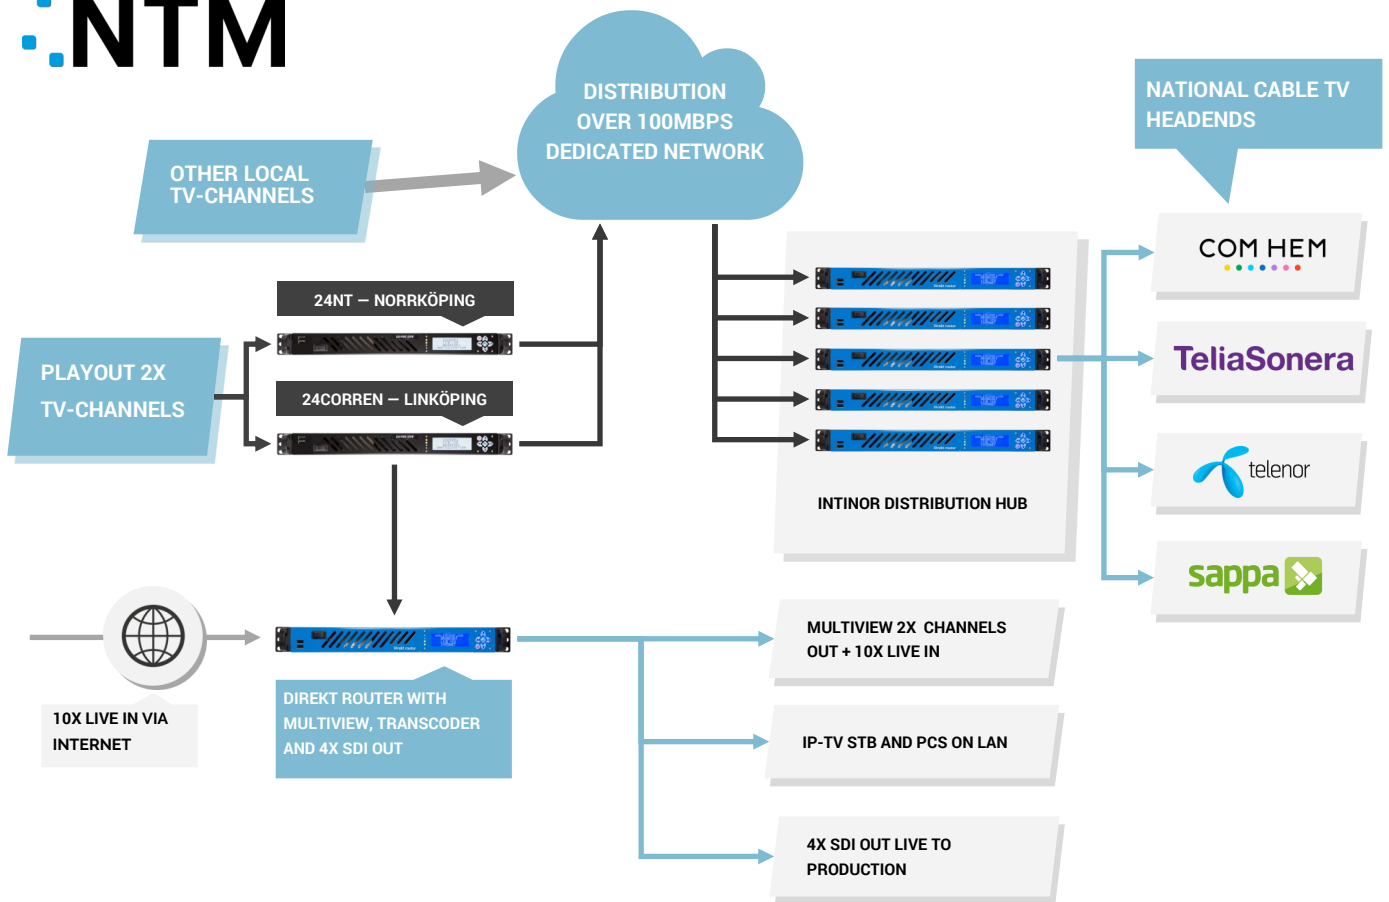

INTINOR

WE ARE DIREKT

DISTRIBUTION TO IPTV, LOCAL AND NATIONAL CABLE TV HEADENDS

The NTM Group includes a wide range of media with local morning newspapers, free newspapers, websites, mobile channels, radio channels and other media-related activities. For easy and reliable distribution of NTM TV and studio productions, they selected a total solution from Intinor. Intinor has worked for many years with the distribution of TV, offering centralized handover to the TV operators.

Today Intinor provides local TV as well as commercial channels a very rational and cost effective solution for contribution and distribution. Thanks to Intinor management system, one can easily monitor and operate the distribution and by using Intinor distribution hub it becomes easy for everyone involved.

NTM

"Intinor enables us with a turnkey solution for our distribution of TV channels "

-Bo Enell, manager of TV at NTM